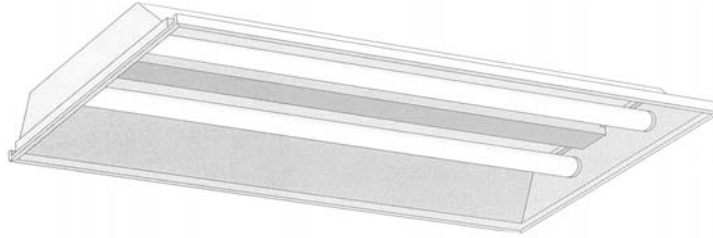

1G SERIES**RECESSED LAY-IN FIXTURE**

- For drop / T-bar ceilings
- Pre-finished 23 ga steel in a baked white enamel
- UL listed for dry locations
- Clear prismatic acrylic included

Dimensions subject to change, inquire at factory for latest data

ENERGY SAVING FLUORESCENT FIXTURES T12 MAGNETIC						
MODEL NO.	QTY	LAMP TYPE		DIMENSIONS		
				L	W	D
1G14E134R	1LT	F34T12	RAPID START	48IN	11-7/8IN	4-3/4IN
1G14E234R	2LT	F34T12	RAPID START	48IN	11-7/8IN	3-11/16IN
1G22E220I	2LT	F20T12	PRE-HEAT	24IN	23-7/8IN	3-3/4IN
1G22E234	2ULT	F34T12	RAPID START	24IN	23-7/8IN	3-3/4IN
1G22E320I	3LT	F20T12	PRE-HEAT	24IN	23-7/8IN	3-3/4IN
1G22E420I	4LT	F20T12	PRE-HEAT	24IN	23-7/8IN	3-3/4IN
1G24E234R	2LT	F34T12	RAPID START	48IN	23-7/8IN	3-3/4IN
1G24E334R	3LT	F34T12	RAPID START	48IN	23-7/8IN	3-3/4IN
1G24E434R	4LT	F34T12	RAPID START	48IN	23-7/8IN	3-3/4IN

AVAILABLE ADDERS/OPTIONS (Some may be special order, please inquire at factory)

- 1/2in X 1/2in X 1/2in silver plated plastic louver (EX: 1G24**PFL** 434R)
- 1-1/2in X 1-1/2in X 1in deep silver plated plastic louver (EX: 1G24**DPFL** 434R)
- 1-1/2in deep aluminum parabolic louver (EX: 1G24**P1D18**434R)
- 1X2 size available
- 1X4 size with 4 lamps available
- 277 volt
- .125 prismatic acrylic lense
- Dimming ballast
- Emergency back-up
- Lamped & Whipped
- 20 ga steel (add suffix 2)
- Zero degree ballast